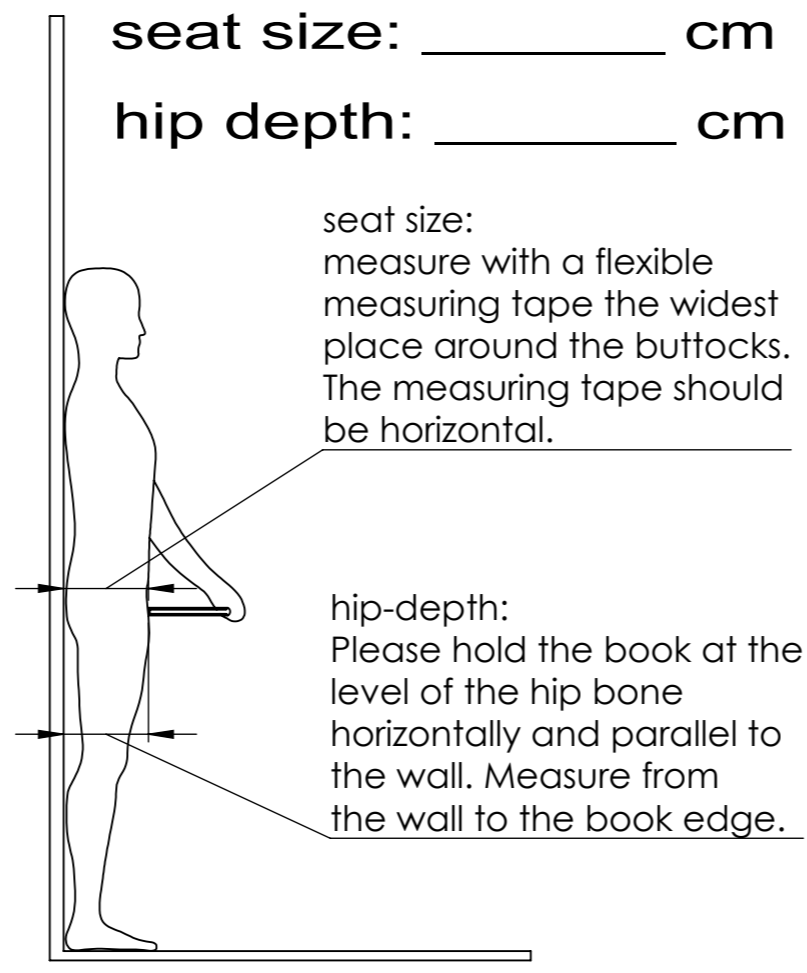

**IMPORTANT: All measurement should be done in underwear, barefoot and as exactly as possible.**

height: \_\_\_\_\_ cm

step length: \_\_\_\_\_ cm

arm's length: \_\_\_\_\_ cm

chest: \_\_\_\_\_ cm

shoulder height: \_\_\_\_\_ cm

seat size: \_\_\_\_\_ cm

hip depth: \_\_\_\_\_ cm

upper body length: \_\_\_\_\_ cm

Wolf & Wolf GmbH  
Birsfelderstr. 4  
CH-4132 Muttenz

**wOLF & wOLF**