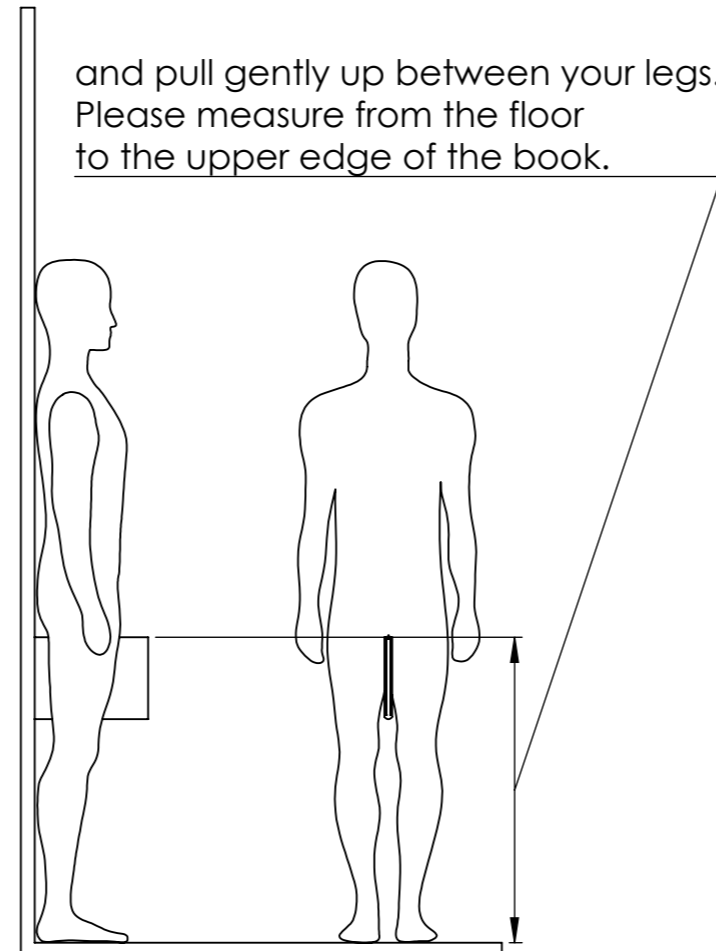

**IMPORTANT: All measurement should be done in underwear, barefoot and as exactly as possible.**

height: \_\_\_\_\_ cm

step length: \_\_\_\_\_ cm

arm's length: \_\_\_\_\_ cm

chest: \_\_\_\_\_ cm

shoulder height: \_\_\_\_\_ cm

seat size: \_\_\_\_\_ cm

hip depth: \_\_\_\_\_ cm

upper body length: \_\_\_\_\_ cm

Wolf & Wolf GmbH  
Birsfelderstr. 4  
CH-4132 Muttenz

**wOLF & wOLF**