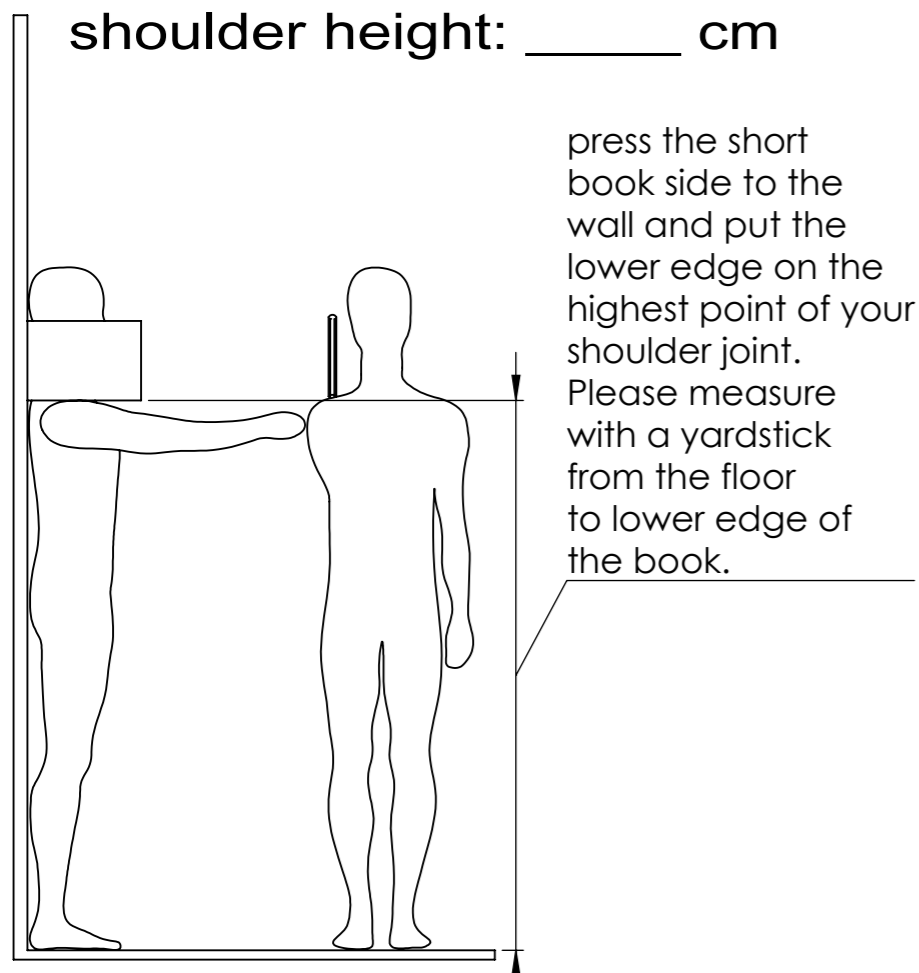

**IMPORTANT: All measurement should be done in underwear, barefoot and as exactly as possible.**

height: \_\_\_\_\_ cm

step length: \_\_\_\_\_ cm

arm's length: \_\_\_\_\_ cm

chest: \_\_\_\_\_ cm

shoulder height: \_\_\_\_\_ cm

seat size: \_\_\_\_\_ cm

hip depth: \_\_\_\_\_ cm

upper body length: \_\_\_\_\_ cm

Wolf & Wolf GmbH  
Birsfelderstr. 4  
CH-4132 Muttenz

**wOLF & wOLF**