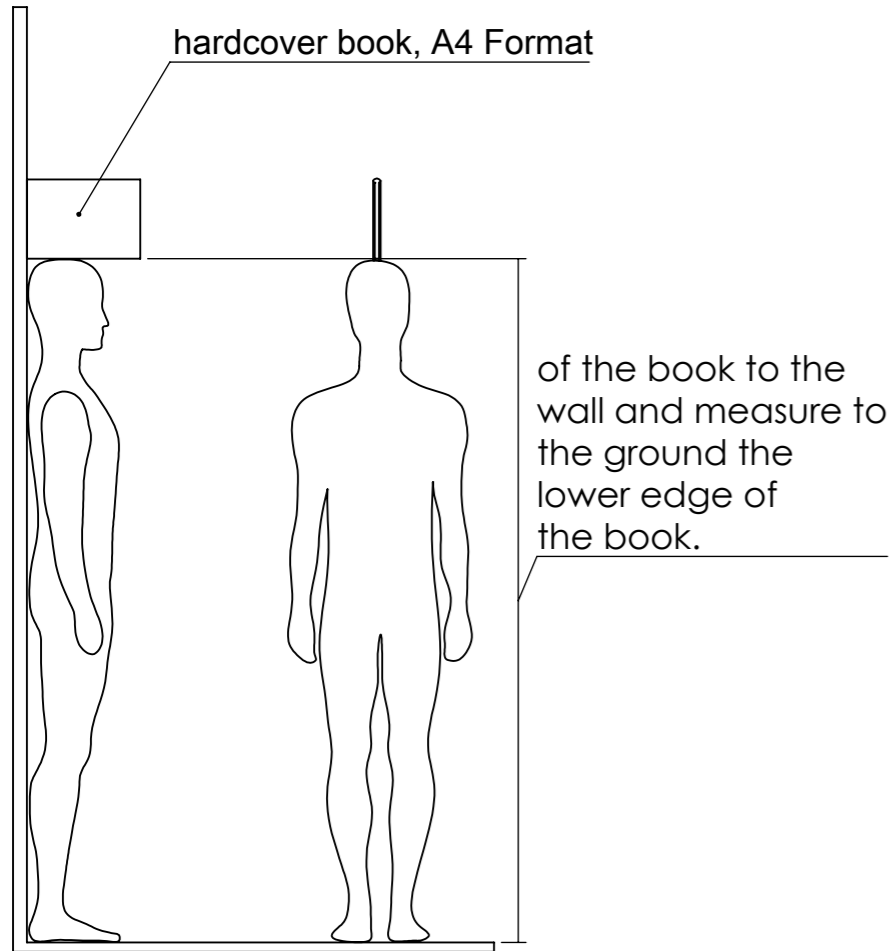

**IMPORTANT: All measurement should be done in underwear, barefoot and as exactly as possible.**

height: \_\_\_\_\_ cm

step length: \_\_\_\_\_ cm

arm's length: \_\_\_\_\_ cm

chest: \_\_\_\_\_ cm

shoulder height: \_\_\_\_\_ cm

seat size: \_\_\_\_\_ cm

hip depth: \_\_\_\_\_ cm

upper body length: \_\_\_\_\_ cm

Wolf & Wolf GmbH  
Birsfelderstr. 4  
CH-4132 Muttenz

**wOLF & wOLF**