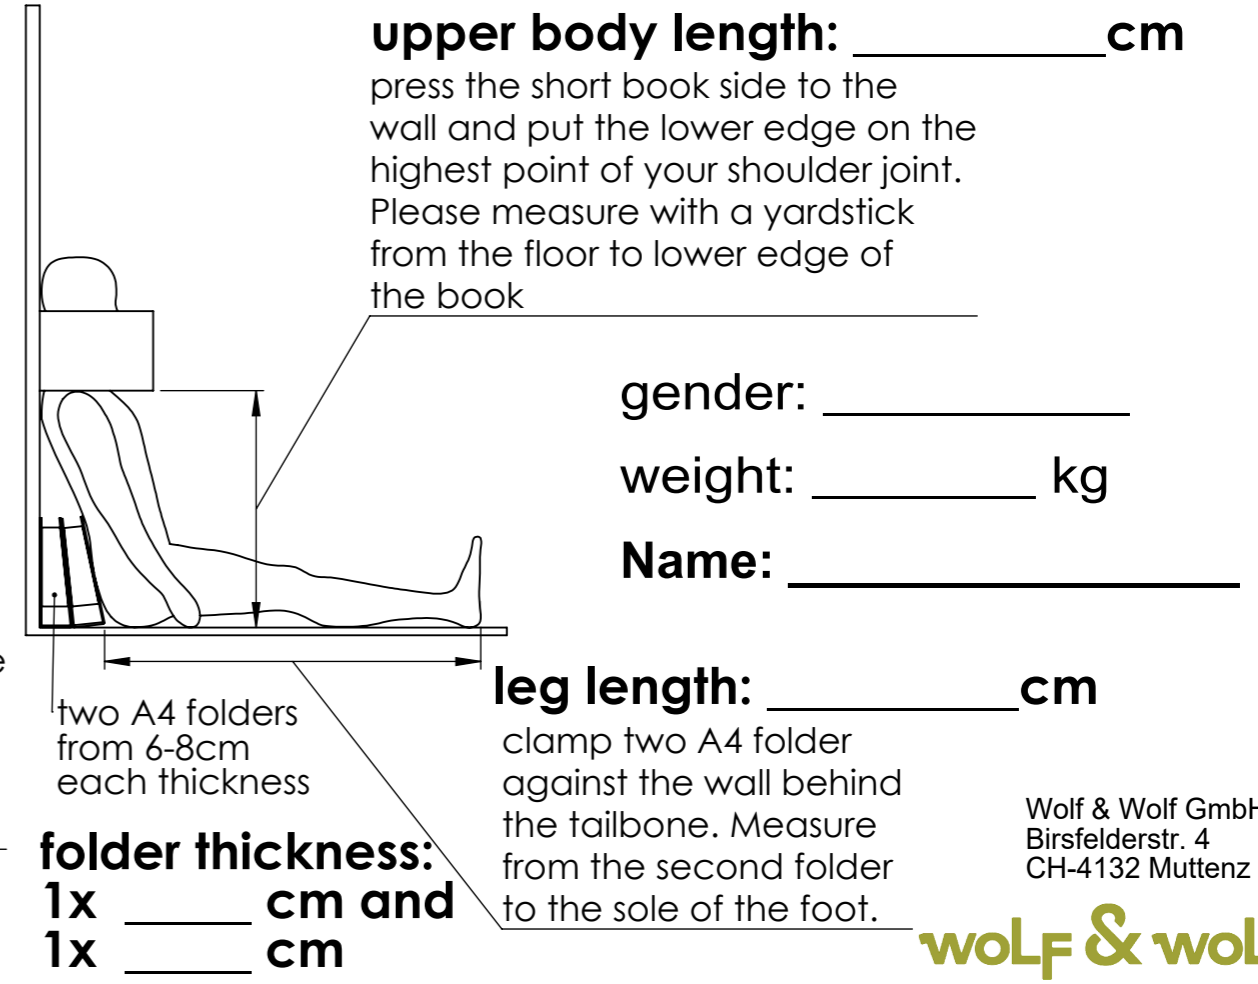

**IMPORTANT: All measurement should be done in underwear, barefoot and as exactly as possible.**

height: \_\_\_\_\_ cm

step length: \_\_\_\_\_ cm

arm's length: \_\_\_\_\_ cm

chest: \_\_\_\_\_ cm

shoulder height: \_\_\_\_\_ cm

seat size: \_\_\_\_\_ cm

hip depth: \_\_\_\_\_ cm

upper body length: \_\_\_\_\_ cm

Wolf & Wolf GmbH  
Birsfelderstr. 4  
CH-4132 Muttenz

**wOLF & wOLF**