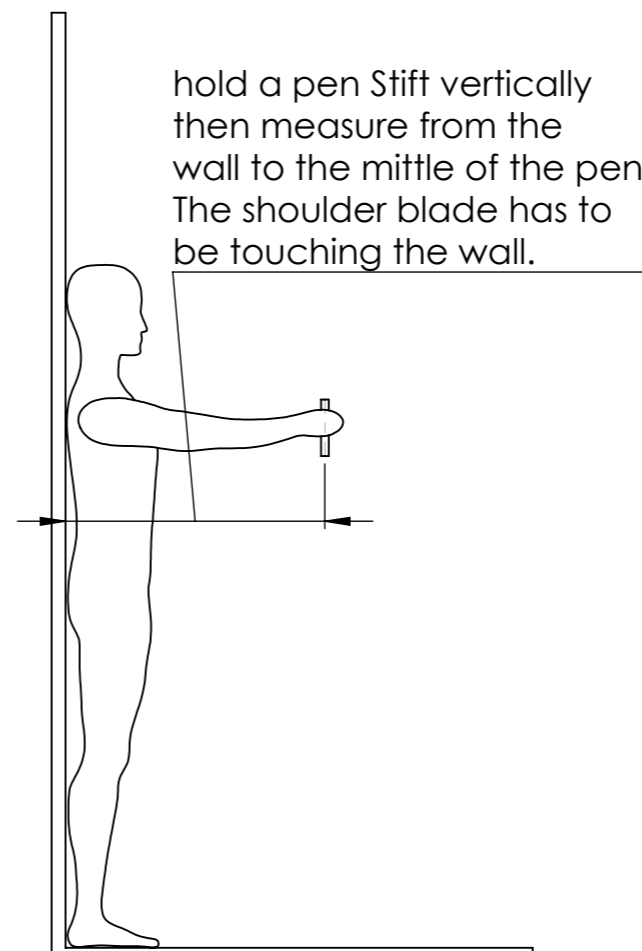

**IMPORTANT: All measurement should be done in underwear, barefoot and as exactly as possible.**

height: \_\_\_\_\_ cm

step length: \_\_\_\_\_ cm

arm's length: \_\_\_\_\_ cm

chest: \_\_\_\_\_ cm

shoulder height: \_\_\_\_\_ cm

seat size: \_\_\_\_\_ cm

hip depth: \_\_\_\_\_ cm

upper body length: \_\_\_\_\_ cm

Wolf & Wolf GmbH  
Birsfelderstr. 4  
CH-4132 Muttenz

**wOLF & wOLF**