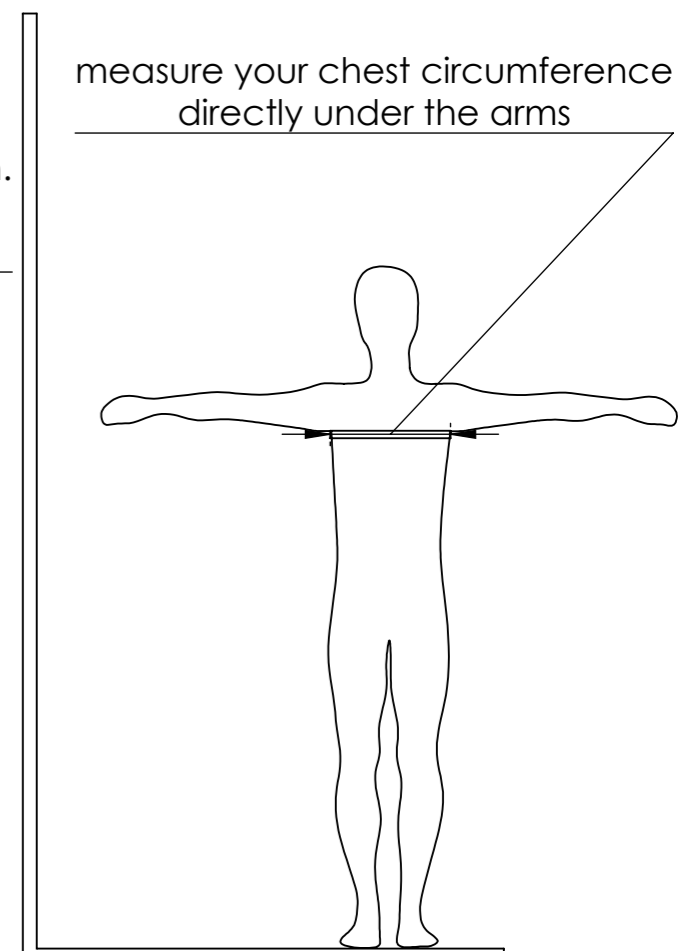

**IMPORTANT: All measurement should be done in underwear, barefoot and as exactly as possible.**

height: \_\_\_\_\_ cm

step length: \_\_\_\_\_ cm

arm's length: \_\_\_\_\_ cm

chest: \_\_\_\_\_ cm

shoulder height: \_\_\_\_\_ cm

seat size: \_\_\_\_\_ cm

hip depth: \_\_\_\_\_ cm

upper body length: \_\_\_\_\_ cm

Wolf & Wolf GmbH  
Birsfelderstr. 4  
CH-4132 Muttenz

**wOLF & wOLF**